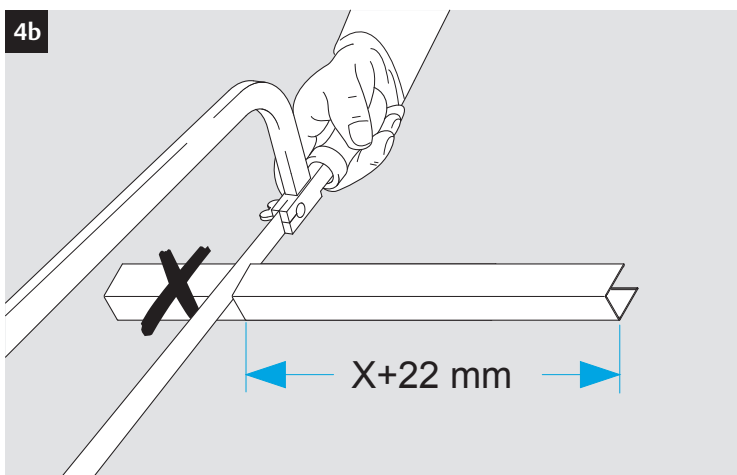

ASSA ABLOY is the global leader in door opening solutions, dedicated to satisfying end-user needs for security, safety and convenience.

ASSA ABLOY

ASSA ABLOY
Sicherheitstechnik GmbH
Werk Albstadt
Bildstockstraße 20
72458 Albstadt
GERMANY
Tel.: +49 (0) 74 31-12 3-0
Fax: +49 (0) 74 31- 12 3-24 0
info@assaabloy.de
www.assaabloy.de