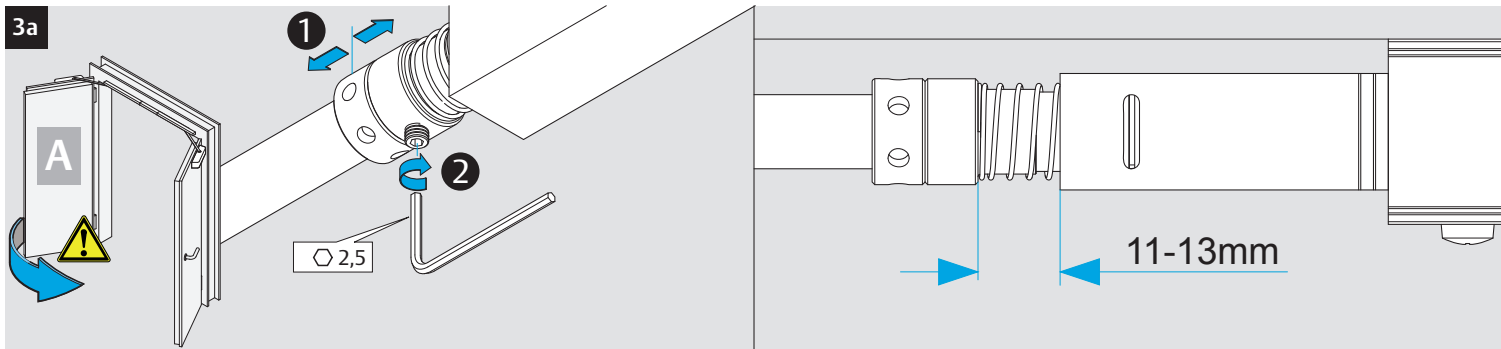

ASSA ABLOY is the global leader in door opening solutions, dedicated to satisfying end-user needs for security, safety and convenience.

ASSA ABLOY

ASSA ABLOY
Sicherheitstechnik GmbH
Werk Albstadt
Bildstockstraße 20
72458 Albstadt
GERMANY
Tel.: +49 (0) 74 31-12 3-0
Fax: +49 (0) 74 31- 12 3-24 0
info@assaabloy.de
www.assaabloy.de