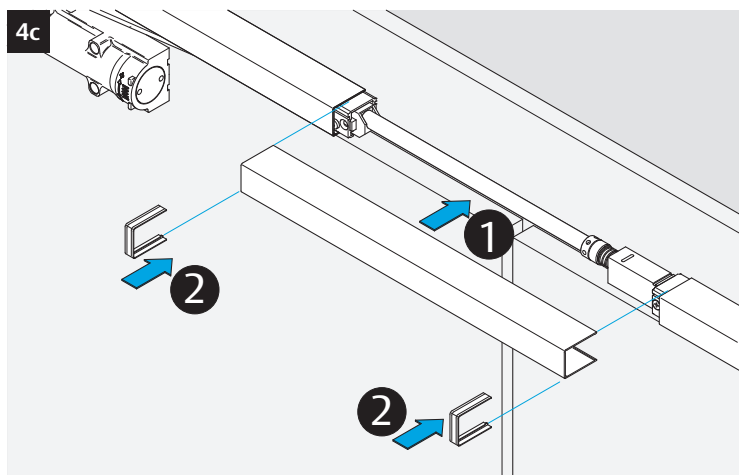

ASSA ABLOY is the global leader in door opening solutions, dedicated to satisfying end-user needs for security, safety and convenience.

ASSA ABLOY

ASSA ABLOY
Sicherheitstechnik GmbH
Werk Albstadt
Bildstockstraße 20
72458 Albstadt
GERMANY
Tel.: +49 (0) 74 31-12 3-0
Fax: +49 (0) 74 31- 12 3-24 0
info@assaabloy.de
www.assaabloy.de