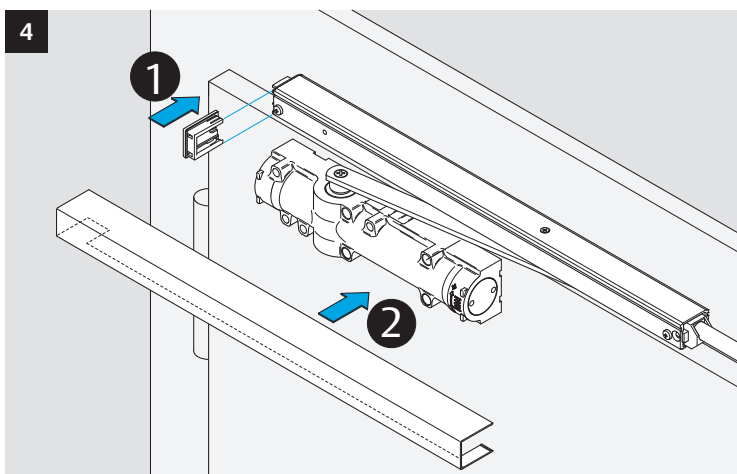

ASSA ABLOY is the global leader in door opening solutions, dedicated to satisfying end-user needs for security, safety and convenience.

ASSA ABLOY

ASSA ABLOY
Sicherheitstechnik GmbH
Werk Albstadt
Bildstockstraße 20
72458 Albstadt
GERMANY
Tel.: +49 (0) 74 31-12 3-0
Fax: +49 (0) 74 31- 12 3-24 0
info@assaabloy.de
www.assaabloy.de