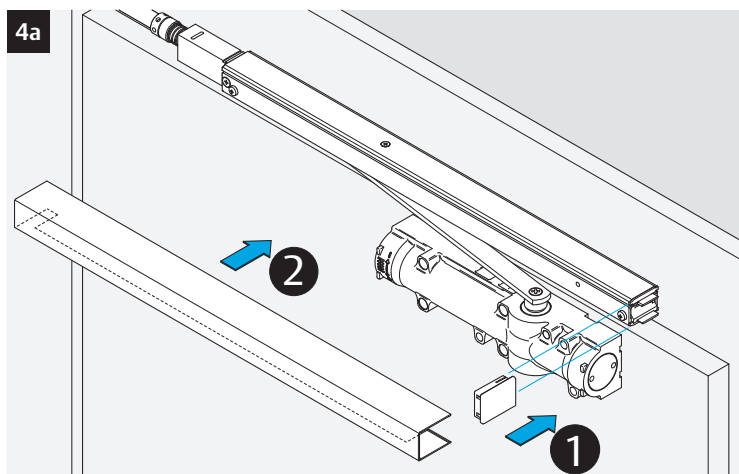

ASSA ABLOY is the global leader in door opening solutions, dedicated to satisfying end-user needs for security, safety and convenience.

ASSA ABLOY

ASSA ABLOY
Sicherheitstechnik GmbH
Werk Albstadt
Bildstockstraße 20
72458 Albstadt
GERMANY
Tel.: +49 (0) 74 31-12 3-0
Fax: +49 (0) 74 31- 12 3-24 0
info@assaabloy.de
www.assaabloy.de